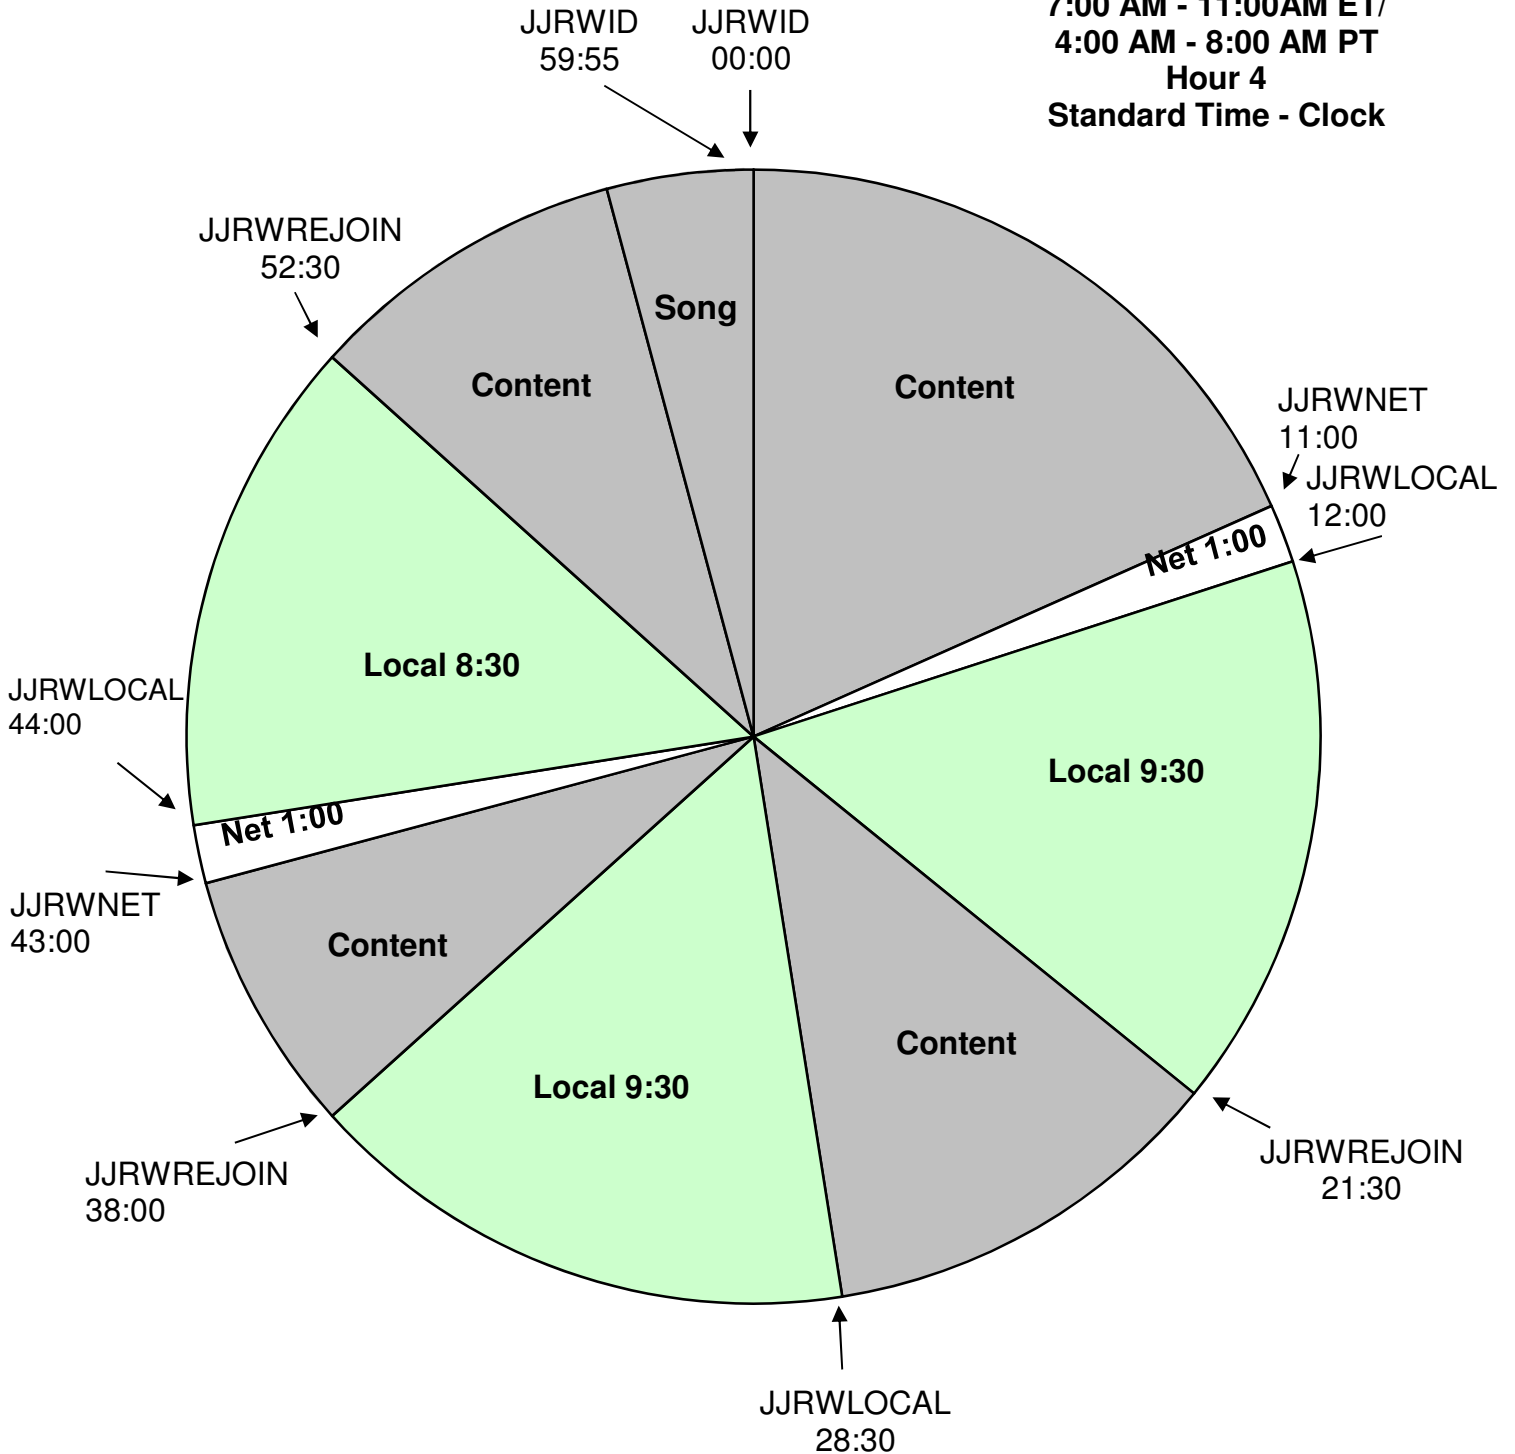

Johnjay and Rich
 XDS Program: Johnjay & Rich Winter
 Effective Date: November 2nd, 2015
 Premiere XDS PRO4-P Satellite
 Mon-Fri
 7:00 AM - 11:00AM ET/
 4:00 AM - 8:00 AM PT
 Hour 4
 Standard Time - Clock

For Technical Assistance Call
 Premiere Network Operations Center: (800) 276-4431
 Technical Info: <http://engineering.premiereradio.com>

JJRWID at 59:55 leads into Winter Extra Hour

JJRWREJOIN: Rejoins Program
 JJRWNET: Network Break
 JJRWLOCAL: Local Break
 JJRWID: Fires locally produced floating top of hour :15 sec ID

All Breaks Float